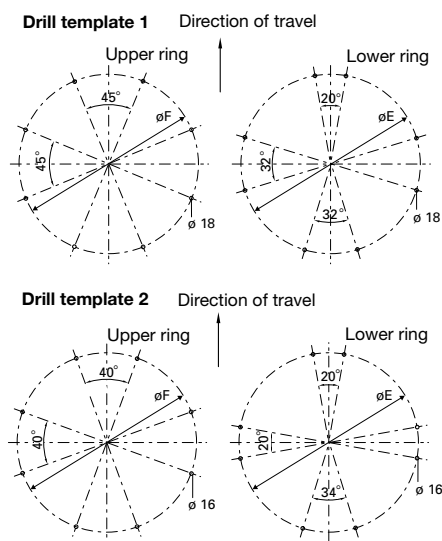

Selection table / Versions available

Order No.	Permitted axial load (kN)	A (mm)	B (mm)	C (mm)	D (mm)	E (mm)	F (mm)	d (mm)	G (mm)	H (mm)	Weight (approx. kg)	WA	Drill template No
KLK HE 4	30	685	700	590	573	657	671		9	80	32.0	Standard	Undrilled
KLK HE 5	50	880	895	785	768	852	866	16	9	80	43.0	Standard	2
KLK HE 6-1000	60	1000	1015	905	888	972	986		9	80	48.0	Standard	Undrilled
KLK HE 6	65	1090	1105	995	978	1060	1074	18	9	80	52.0	Standard	1
KLK HE 12-1000	70	1000	1011	886	859	960	974		10	90	63.0	Standard	Undrilled
KLK HE 12-1000 W	70	1000	1011	882	850	960	974		10	90	65.0	Low-mainte.	Undrilled
KLK HE 12	80	1100	1111	986	959	1060	1074	18	10	90	69.0	Standard	1
KLK HE 12 W	80	1100	1111	982	950	1060	1074	18	10	90	72.0	Low-mainte.	1
KLK HE 18-1000	80	1000	1011	886	859	960	974		10	90	63.0	Standard	Undrilled
KLK HE 18-1000 W	80	1000	1011	882	850	960	974		10	90	65.0	Low-mainte.	Undrilled
KLK HE 18	100	1100	1111	986	959	1060	1074	18	10	90	69.0	Standard	1
KLK HE 18 W	100	1100	1111	982	950	1060	1074	18	10	90	72.0	warungsarm	1
KLK HE 1000-22	100	1000	1011	886	859	960	974		10	90	63.0	Standard	Undrilled
KLK HE 1000-22 W	100	1000	1011	882	850	960	974		10	90	65.0	Low-mainte.	Undrilled
KLK HE 1100-22	120	1100	1111	986	959	1060	1074	18	10	90	69.0	Standard	1
KLK HE 1100-22 W	120	1100	1111	982	950	1060	1074	18	10	90	72.0	Low-mainte.	1
KLK SO 1000-24	120	987	1000	873	842	952	966		10	90	68.0	Standard	Undrilled
KLK HE 1200-22	130	1200	1211	1086	1059	1160	1174	18	10	90	76.0	Standard	1
KLK HE 1200-22 W	130	1200	1211	1082	1050	1160	1174	18	10	90	80.0	Low-mainte.	1
KLK HE 1300-22	140	1300	1311	1186	1159	1260	1274		10	90	84.0	Standard	Undrilled
KLK HE 1300-22 W	140	1300	1311	1182	1150	1260	1274		10	90	89.0	Low-mainte.	Undrilled
KLK SO 1100-24	160	1095	1108	982	950	1060	1074	18	10	90	75.0	Standard	1
KLK SO 1200-24	180	1195	1208	1082	1050	1160	1174		10	90	83.0	Standard	Undrilled