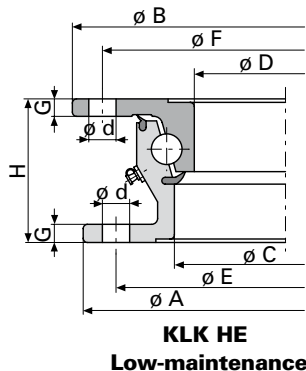

Ball bearing turntables · KLK HE and SO

▽ = Shaped profile

Specification

- E-coating
- Standard/Low-maintenance (HE series)
- Drilled/Undrilled
- Special drill templates available upon request
- Lubricant dispenser (optional)
- Splined bolts (optional)