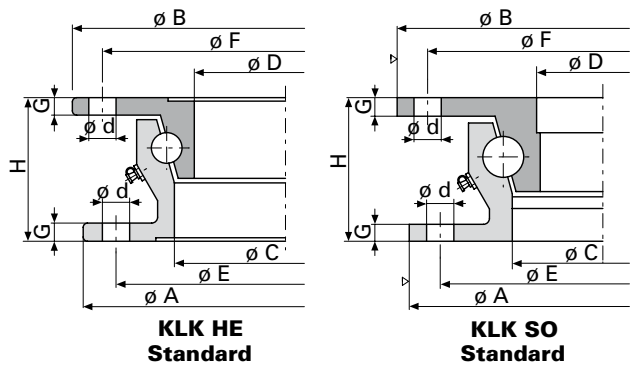

Ball bearing turntables · KLK HE and SO

▽ = Shaped profile

Specification

- E-coating
- Standard/Low-maintenance (HE series)
- Drilled/Undrilled
- Special drill templates available upon request
- Lubricant dispenser (optional)
- Splined bolts (optional)